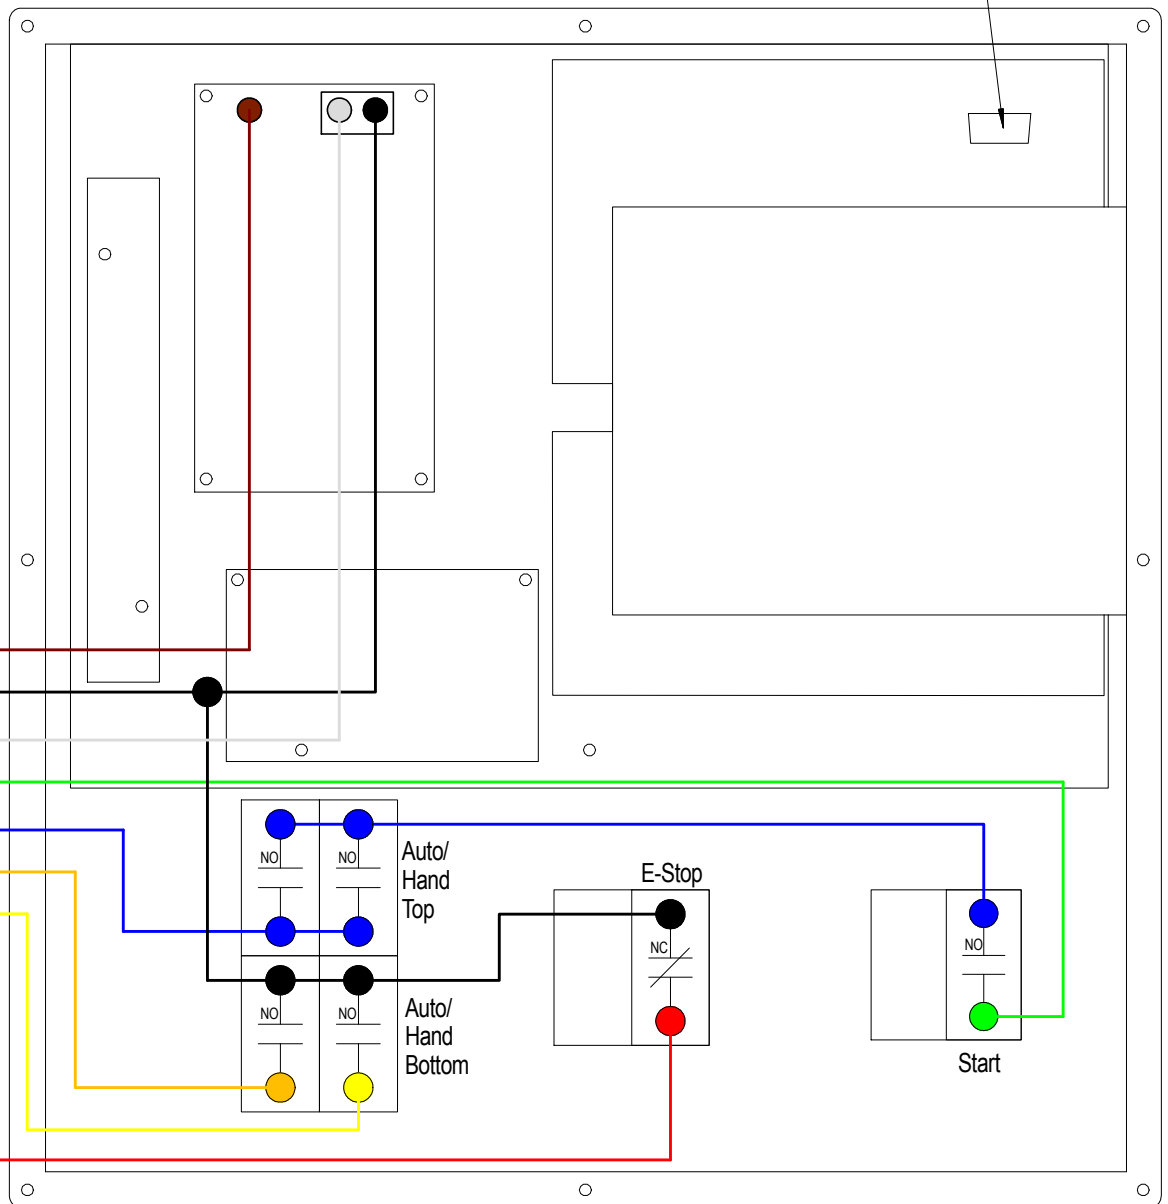

Molex 39-01-2100

Molex 39-01-2101

Touch Screen Control Wiring
Mortiser / Tenoner
Rev 4 - 23/11/04